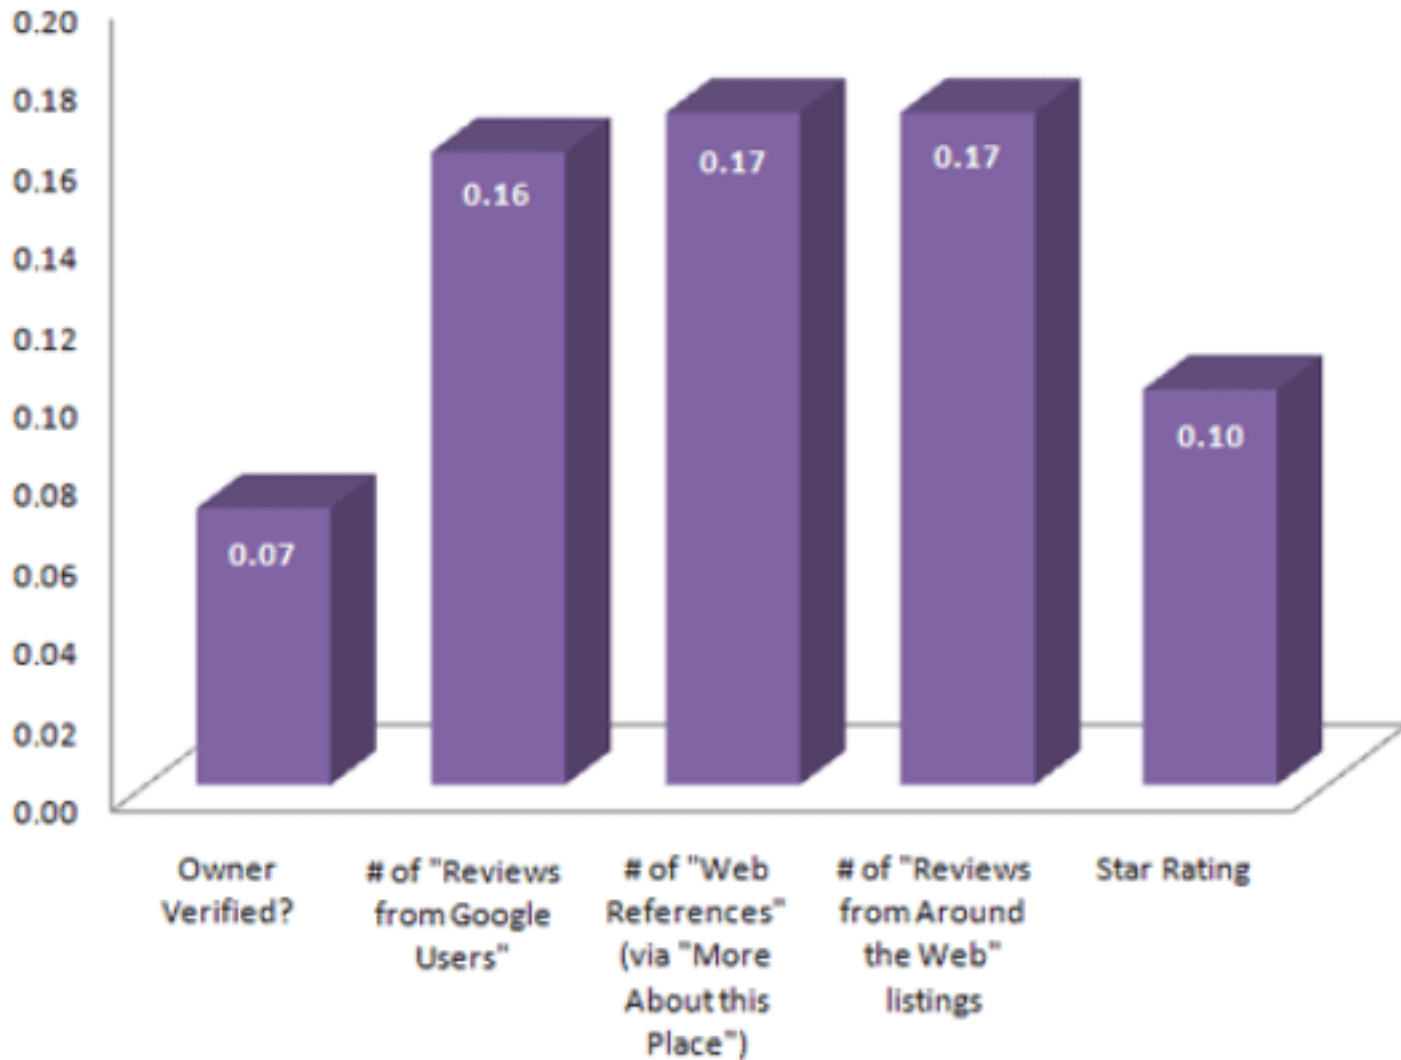

Let's switch gears

What about ranking in local listings?

How do local listings get ranked?

How do local listings get ranked?

Local listing, ranked by: Reviews

[Get Directions](#) [My Maps](#) [Edit this place](#) -  Owner-verified listing