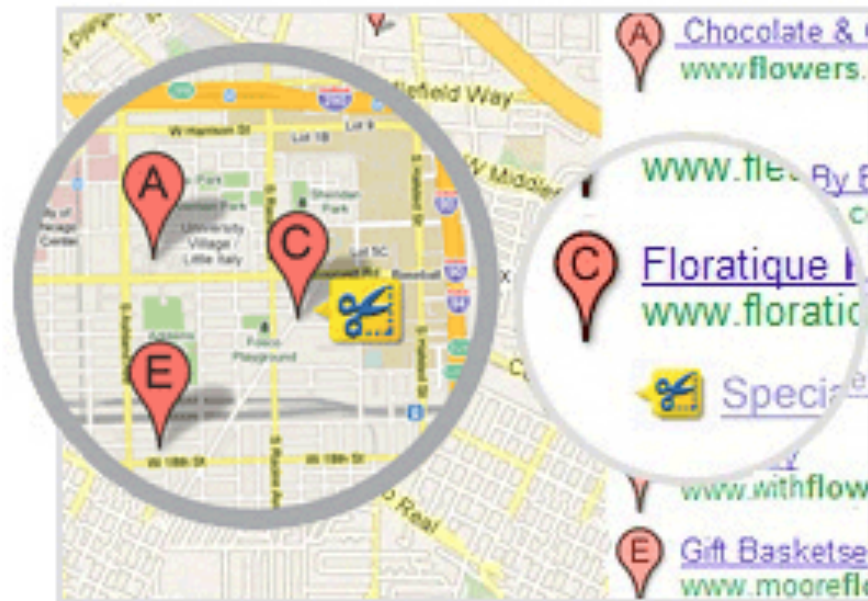

Make some money with your Google Place

What tools can I pay for?

- Tags